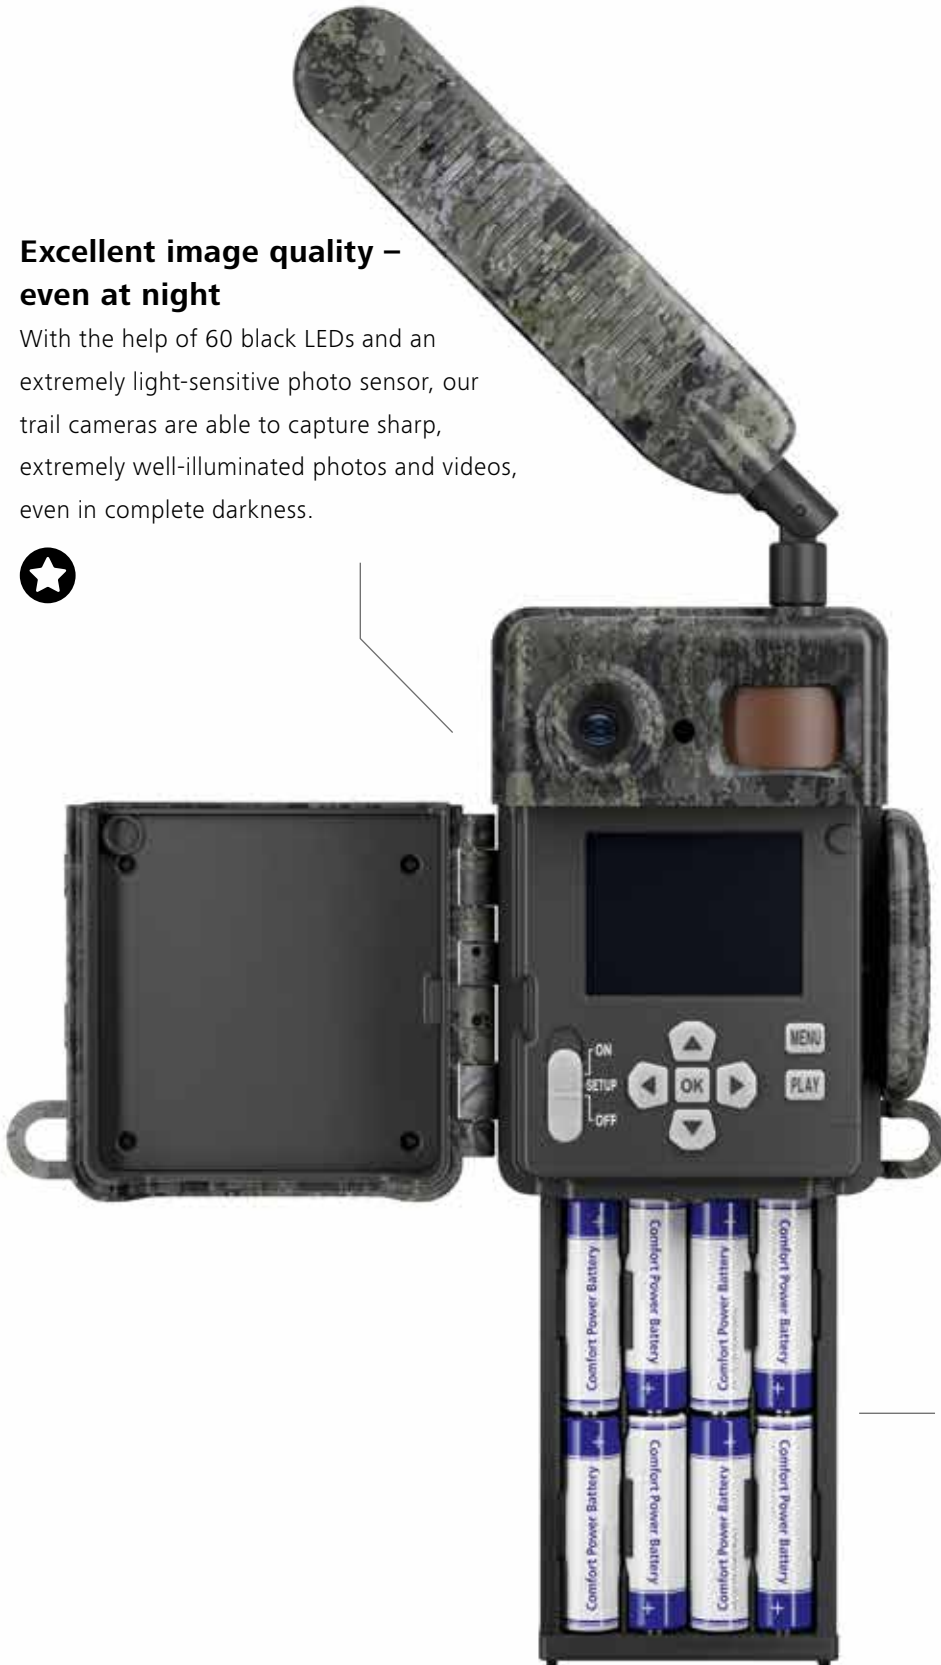

ZEISS SECACAM 7

Even less experienced users can use the **ZEISS Secacam 7** easily and without **any difficulty** – since the lens of this trail camera permanently faces forward independent of the front flap, you can check the coverage area on the display and adjust the camera perfectly. Once mounted, the camera will provide images of unparalleled quality in a matter of seconds.

NATURE IN PERFECT VIEW.

Excellent image quality – even at night

With the help of 60 black LEDs and an extremely light-sensitive photo sensor, our trail cameras are able to capture sharp, extremely well-illuminated photos and videos, even in complete darkness.

Easy mounting

The lens is positioned above the front flap so that you can check the area you want to monitor live on the display when mounting the camera. This makes it much easier to find the perfect position for the trail camera.

INCONSPICUOUS OBSERVATION.
THANKS TO ITS COMPACT SIZE.
ZEISS SECACAM 5

Observe wildlife in its most undisturbed form – the ZEISS Secacam 5 is barely noticeable due to its small size and optimized camouflage, so it effortlessly evades prying eyes. Its compact design and light weight allow you to mount the camera in confined spaces, trees, bushes, or other inaccessible places. This allows it to be used in a variety of different terrains and habitats.