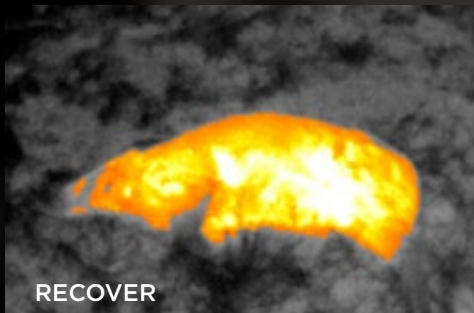

TRACK

RECOVER

SEEK A NEW ADVANTAGE

- Fast startup so that you won't miss an opportunity
- Accurately scout terrain from afar
- Track and recover day or night
- Stay safe without giving position away

SPECIFICATIONS

DETECTOR & OPTICS	DESCRIPTION
Thermal Sensor	206 x 156
Detection Distance	1,800 feet (600 yards, 550 meters)
Field of View	20 Degree FOV
Temperature Range	-40F to 626F (-40C to 330C)
Frame Rate	< 9 Hz
Focus	Adjustable Focus
Lens Material	Chalcogenide
Microbolometer	Vanadium Oxide
Pixel Pitch	12 Microns
Spectral Range	7.5 - 14 Microns
SYSTEM SPECS	
User Interface	Connects to a smartphone. Controlled by free Seek mobile app.
Temp. Display Scale	Fahrenheit or Celsius
Color Palettes	9 Options
Thermal Tools	Spot Thermography, Hi-Low, and Threshold modes
Capture Settings	Records photos and video
Storage Media	Stores photos and video directly to smartphone
Sharing	Share directly from mobile app to email, text, and social media
Battery	No batteries required. Powered by smartphone
Phone Compatibility	iPhone® and Android™ For compatible phone list, visit thermal.com/supported
DEVICE & PACKAGE INFO	
Country of Origin	Designed and manufactured in Santa Barbara, California, USA with global components
Color	Black
Device Dimensions (H x W x D)	1 x 1.75 x 1 inches
Device Weight	.5 ounces
Box Dimensions (H x W x D)	7 x 3.75 x 1.25 inches
Package Weight	8.3 ounces
Included in the box	Seek CompactXR and Waterproof Carrying Case

For support and user guides visit support.thermal.com

CompactXR™
Available for iPhone® and Android™

Seek™
thermal

thermal.com