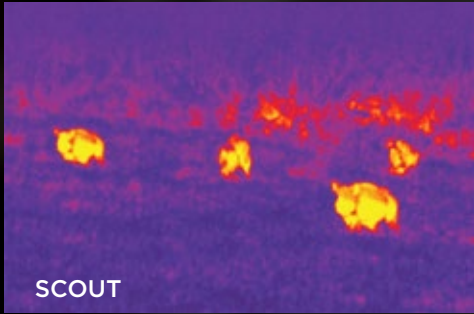

CONNECT AND DETECT

- Connect and detect from 1,800 feet for tracking day or night
- 206 x 156 Thermal Sensor for accurate prey spotting
- Never needs charging, so it's always ready to use with your phone
- Portable and lightweight