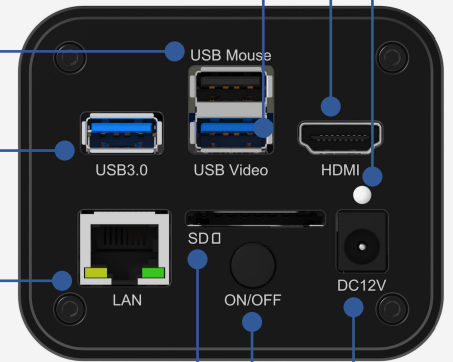

USB Video

Connect PC or other host device to realize video image transmission

USB Mouse

Connect USB mouse for easy operation with embedded XCamView software

USB3.0

Connect USB flash drive to save pictures and videos
Connect 5G WIFI module to transfer video wirelessly in real time

LAN

LAN port to connect router and switch to transfer video

SD

Comply with SDIO3.0 standard and SD card could be inserted for video and images saving

ON/OFF

Power switch

DC12V

Power adapter connection (12V/1A)