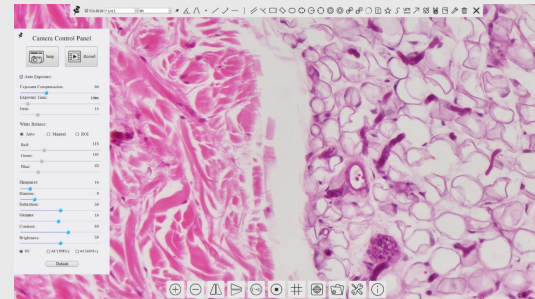

4K High frame Low delay

- Sony STARVIS 2 back-illuminated CMOS sensor
- 4K HDMI/ NETWORK/ USB multiple video synchronous outputs
- 4K/1080P auto switching according to monitor resolution
- High frame rate output, supporting up to 4K 75fps
- Support 4K 60fps low delay HDMI output mode, with an average delay of 40ms
- With strong ISP and other related processing functions
- Provide two sets of default ISP parameters for biological microscope and stereo microscope
- Embedded XCamView for the control of the camera and image processing

Easy to Set Up

High-Performance Microscope Software

Built-in mouse control software XCamView

LED

LED status indicator

HDMI

Comply with HDMI2.0 standard. 4K/1080P format video output and supporting automatic switch between 4K and 1080P format according to the connected monitors