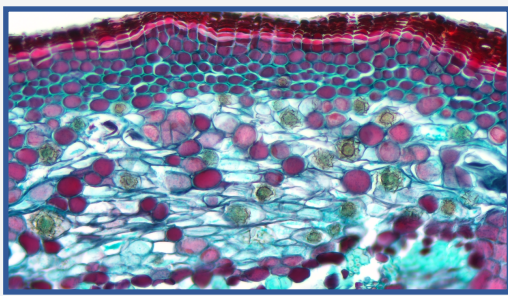

4K High frame Low delay

- Sony STARVIS 2 back-illuminated CMOS sensor
- 4K HDMI/ NETWORK/ USB multiple video synchronous outputs
- 4K/1080P auto switching according to monitor resolution
- High frame rate output, supporting up to 4K 75fps
- Support 4K 60fps low delay HDMI output mode, with an average delay of 40ms
- With strong ISP and other related processing functions
- Provide two sets of default ISP parameters for biological microscope and stereo microscope
- Embedded XCamView for the control of the camera and image processing

Easy to Set Up

High-Performance Microscope Software

Built-in mouse control software XCamView

LED

LED status indicator

HDMI

Comply with HDMI2.0 standard. 4K/1080P format video output and supporting automatic switch between 4K and 1080P format according to the connected monitors